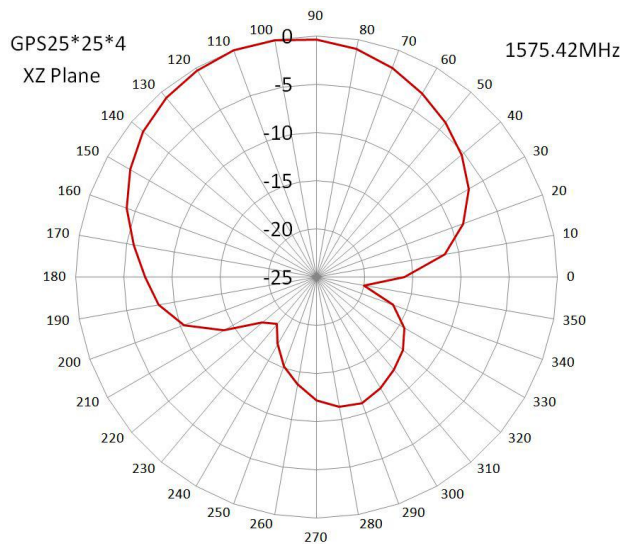

Radiation Pattern

GPS Antenna

JIAXING JINCHANG ELECTRONIC TECHNOLOGY CO.,LTD

Add: 398#, Zhenye Road, South Street, Jiaxing, Zhejiang, China

Http:// www.jinchanggps.com

E-mail: jcgps@vip.163.com

Tel: 86-0573-83692157/83692605/83958637 Fax: 86-0573-83958635