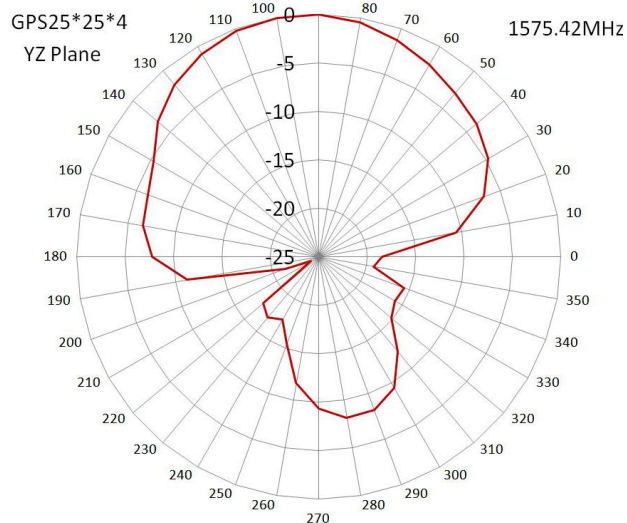

Radiation Pattern

GPS Antenna

JIAXING JINCHANG ELECTRONIC TECHNOLOGY CO.,LTD

Add: 398#, Zhenye Road, South Street, Jiaxing, Zhejiang, China

Http:// www.jinchanggps.com

E-mail: jcgps@vip.163.com

Tel: 86-0573-83692157/83692605/83958637 Fax: 86-0573-83958635