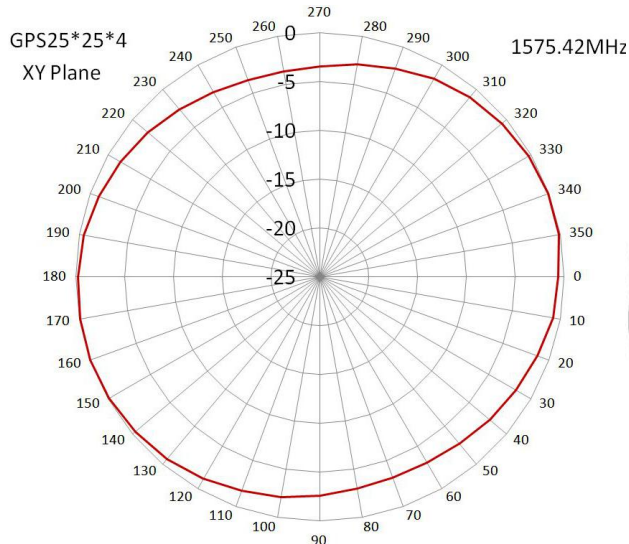

Radiation Pattern

GPS Antenna

JIAXING JINCHANG ELECTRONIC TECHNOLOGY CO.,LTD

Add: 398#, Zhenye Road, South Street, Jiaxing, Zhejiang, China

Http:// www.jinchanggps.com

E-mail: jcgps@vip.163.com

Tel: 86-0573-83692157/83692605/83958637 Fax: 86-0573-83958635