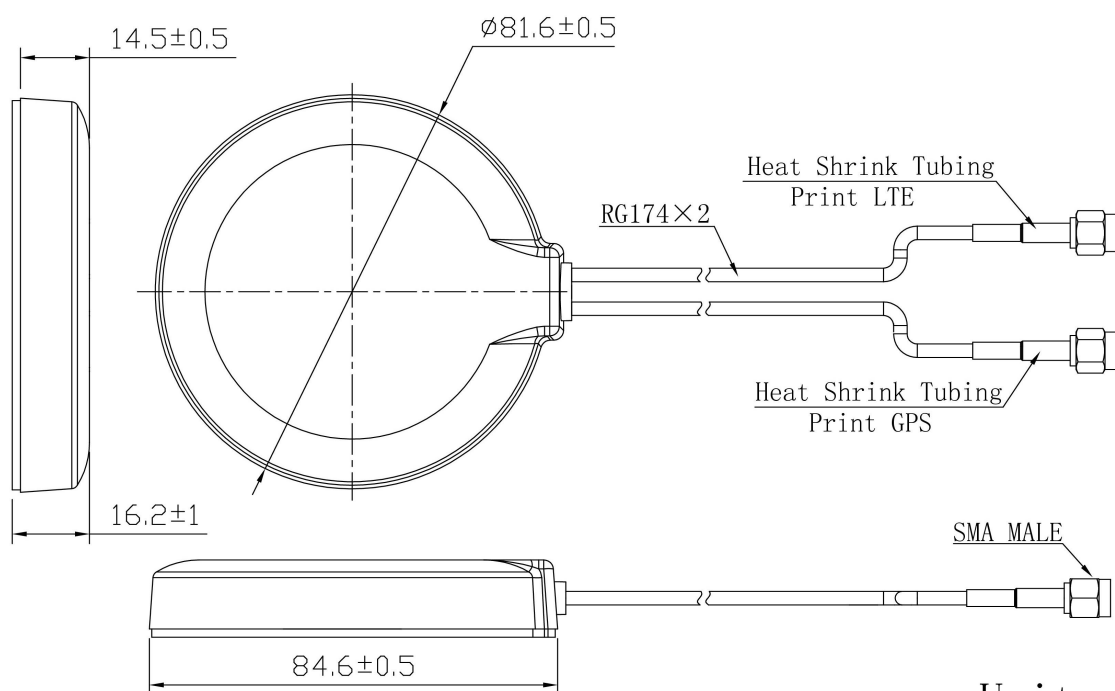

GPS+LTE Combination Antenna JCB305L

DIMENSIONS

Unit: mm

JIAXING JINCHANG ELECTRONIC TECHNOLOGY CO.,LTD

Add: 398#, Zhenye Road, South Street, Jiaxing, Zhejiang, China

Http:// www.jinchanggps.com

E-mail: jcgps@vip.163.com

Tel: 86-0573-83692157/83692605/83958637 Fax: 86-0573-83958635

SPECIFICATIONS

Item		Specifications	
GPS Antenna	Dielectric Antenna	Center Frequency	1575.42±3MHz
		Band Width	CF±5MHz
		Polarization	RHCP
		Gain	2dBic (Zenith)
		V.S.W.R	<1.5
		Impedance	50Ω
		Axial Ratio	3dB (max)
	LNA	Gain	28±2dB
		Noise Figure	<1.5dB
		V.S.W.R	<2.0
		Supply Voltage	2.2~5V DC
	Current Consumption	<15mA	
LTE Antenna		Frequency Range	698~960MHz/1710~2690MHz
		V.S.W.R	<3.0
		Polarization	Linear
		Gain	2.5dBi
		Impedance	50Ω
Mechanical		Cable	RG174
		Connector	SMA/FAKRA or others
		Material	ABS
		Mounting Method	Adhesive/Magnet
Environmental		Operating Temperature	-40°C~+85°C
		Relative Humidity	Up to 95%
		Ingress Protection	IP67
		Vibration	10 to 55Hz with 1.5mm amplitude 2hours
		Environmentally Friendly	ROHS Compliant