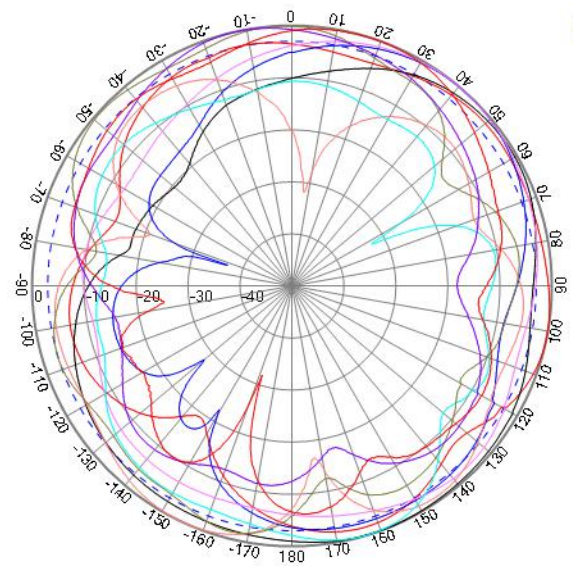

Tel: 86-0573-83692157/83692605/83958637 Fax: 86-0573-83958635

SPECIFICATIONS

Item		Specifications	
GPS Antenna	Dielectric Antenna	Center Frequency	1575.42±3MHz
		Band Width	CF±5MHz
		Polarization	RHCP
		Gain	2dBic (Zenith)
		V.S.W.R	<1.5
		Impedance	50Ω
		Axial Ratio	3dB (max)
	LNA	Gain	28±2dB
		Noise Figure	<1.5dB
		V.S.W.R	<2.0
		Supply Voltage	2.2~5V DC
	Current Consumption	<15mA	
LTE Antenna		Frequency Range	698~960MHz/1710~2690MHz
		V.S.W.R	<3.0
		Polarization	Linear
		Gain	2.5dBi
		Impedance	50Ω
Mechanical		Cable	RG174
		Connector	SMA/FAKRA or others
		Material	ABS
		Mounting Method	Adhesive/Magnet
Environmental		Operating Temperature	-40°C~+85°C
		Relative Humidity	Up to 95%
		Ingress Protection	IP67
		Vibration	10 to 55Hz with 1.5mm amplitude 2hours
		Environmentally Friendly	ROHS Compliant

LTE Antenna

XY PLANE

- 测试频率: 700
- 测试频率: 824
- 测试频率: 868
- 测试频率: 960
- 测试频率: 1710
- 测试频率: 1850
- 测试频率: 1990
- 测试频率: 2170
- 测试频率: 2690

XZ PLANE

- 测试频率: 700
- 测试频率: 824
- 测试频率: 868
- 测试频率: 960
- 测试频率: 1710
- 测试频率: 1850
- 测试频率: 1990
- 测试频率: 2170
- 测试频率: 2690