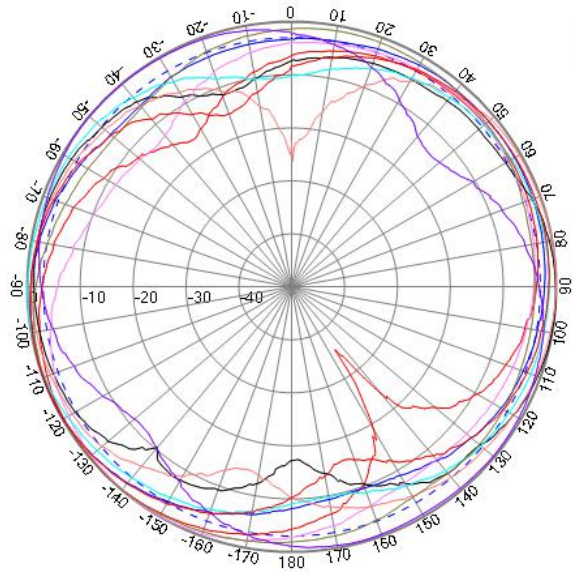

Tel: 86-0573-83692157/83692605/83958637 Fax: 86-0573-83958635

SPECIFICATIONS

Item		Specifications	
GPS Antenna	Dielectric Antenna	Center Frequency	1575.42±3MHz
		Band Width	CF±5MHz
		Polarization	RHCP
		Gain	2dBic (Zenith)
		V.S.W.R	<1.5
		Impedance	50Ω
		Axial Ratio	3dB (max)
	LNA	Gain	28±2dB
		Noise Figure	<1.5dB
		V.S.W.R	<2.0
		Supply Voltage	2.2~5V DC
	Current Consumption	<15mA	
LTE Antenna		Frequency Range	698~960MHz/1710~2690MHz
		V.S.W.R	<3.0
		Polarization	Linear
		Gain	2.5dBi
		Impedance	50Ω
Mechanical		Cable	RG174
		Connector	SMA/FAKRA or others
		Material	ABS
		Mounting Method	Adhesive/Magnet
Environmental		Operating Temperature	-40°C~+85°C
		Relative Humidity	Up to 95%
		Ingress Protection	IP67
		Vibration	10 to 55Hz with 1.5mm amplitude 2hours
		Environmentally Friendly	ROHS Compliant

LTE Antenna

XY PLANE

- 测试频率: 700
- 测试频率: 824
- 测试频率: 868
- 测试频率: 960
- 测试频率: 1710
- 测试频率: 1850
- 测试频率: 1990
- 测试频率: 2170
- 测试频率: 2690

XZ PLANE

- 测试频率: 700
- 测试频率: 824
- 测试频率: 868
- 测试频率: 960
- 测试频率: 1710
- 测试频率: 1850
- 测试频率: 1990
- 测试频率: 2170
- 测试频率: 2690